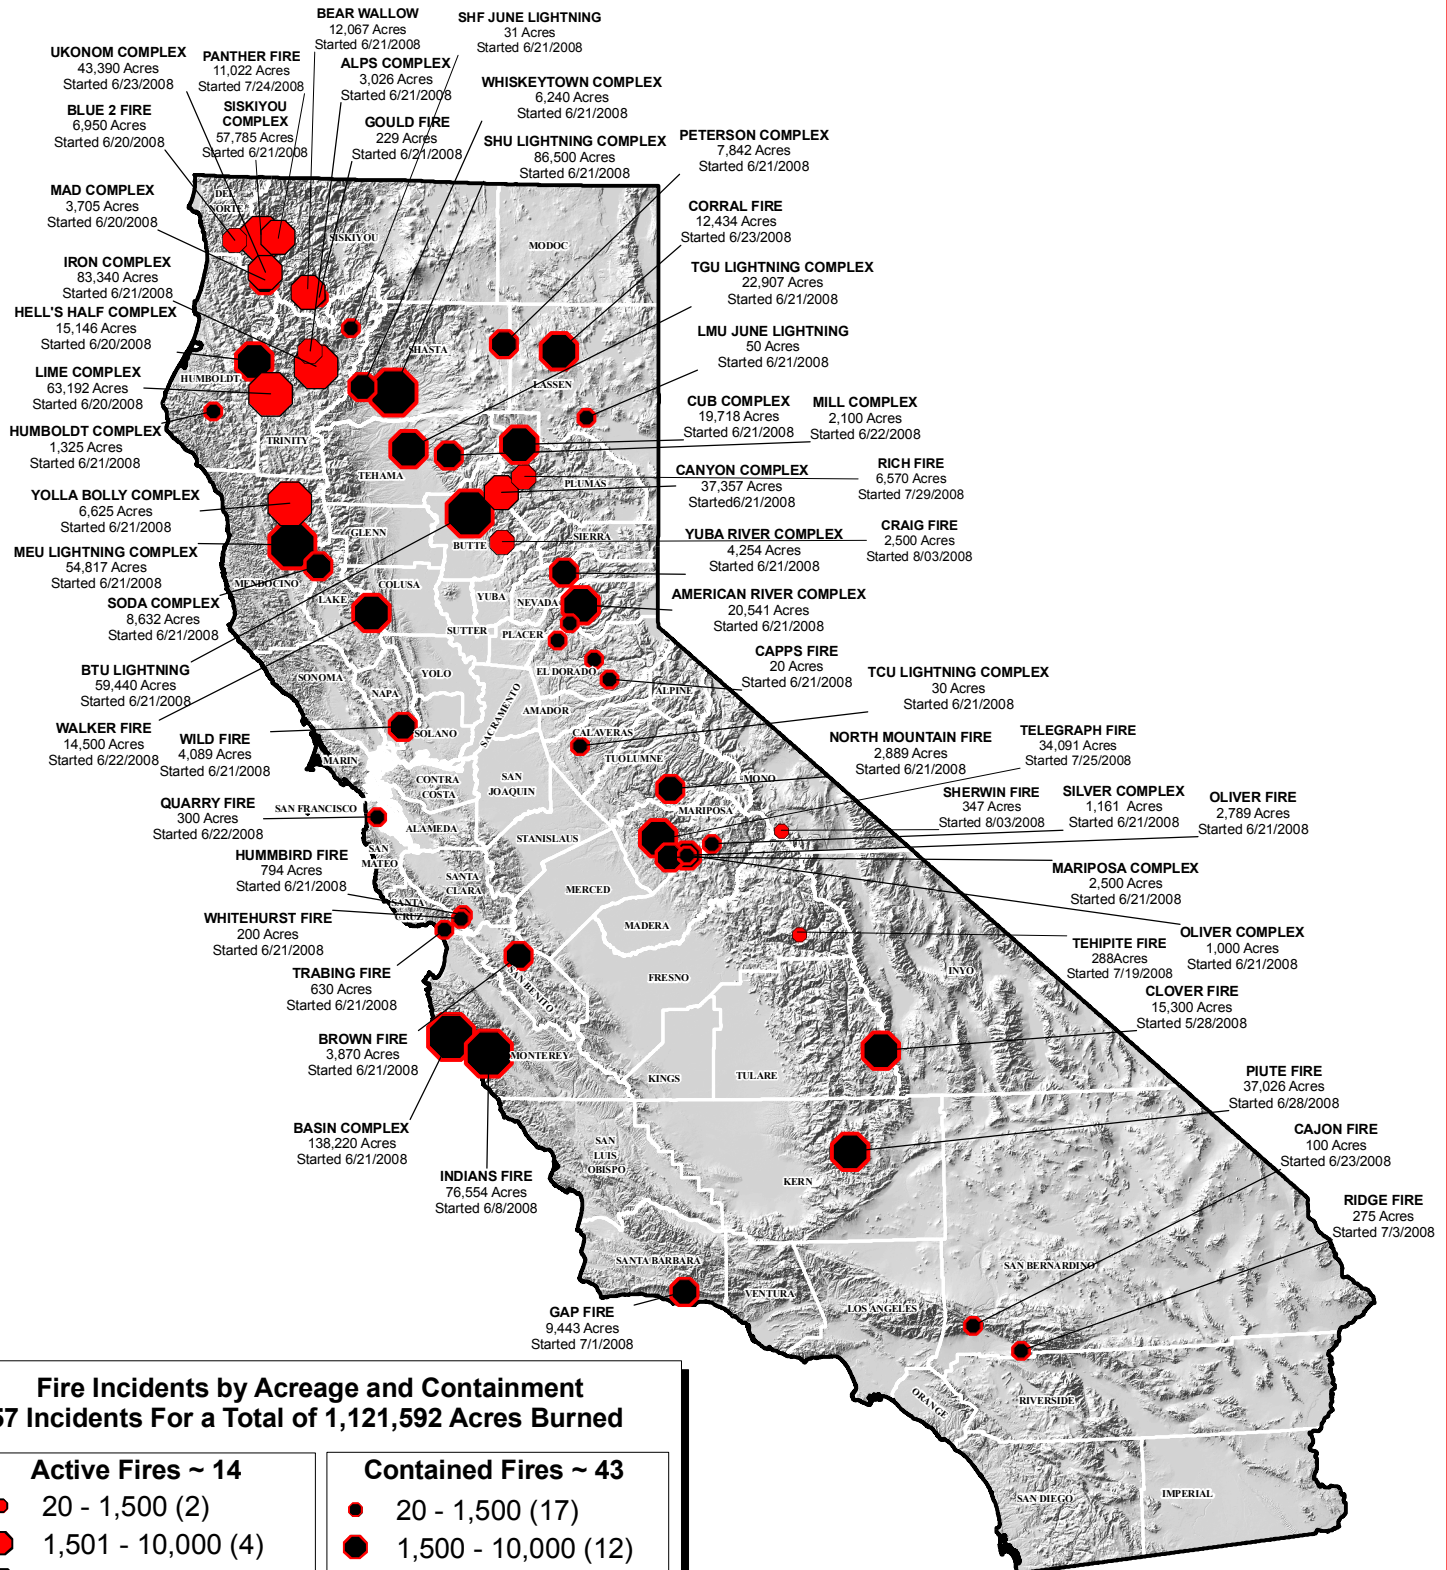

# CALIFORNIA WILDFIRES ~ FEMA EM - 3287-CA

## Total Incidents from 6/22/08 - 8/06/08

#### 57 Incidents For a Total of 1,121,592 Acres Burned