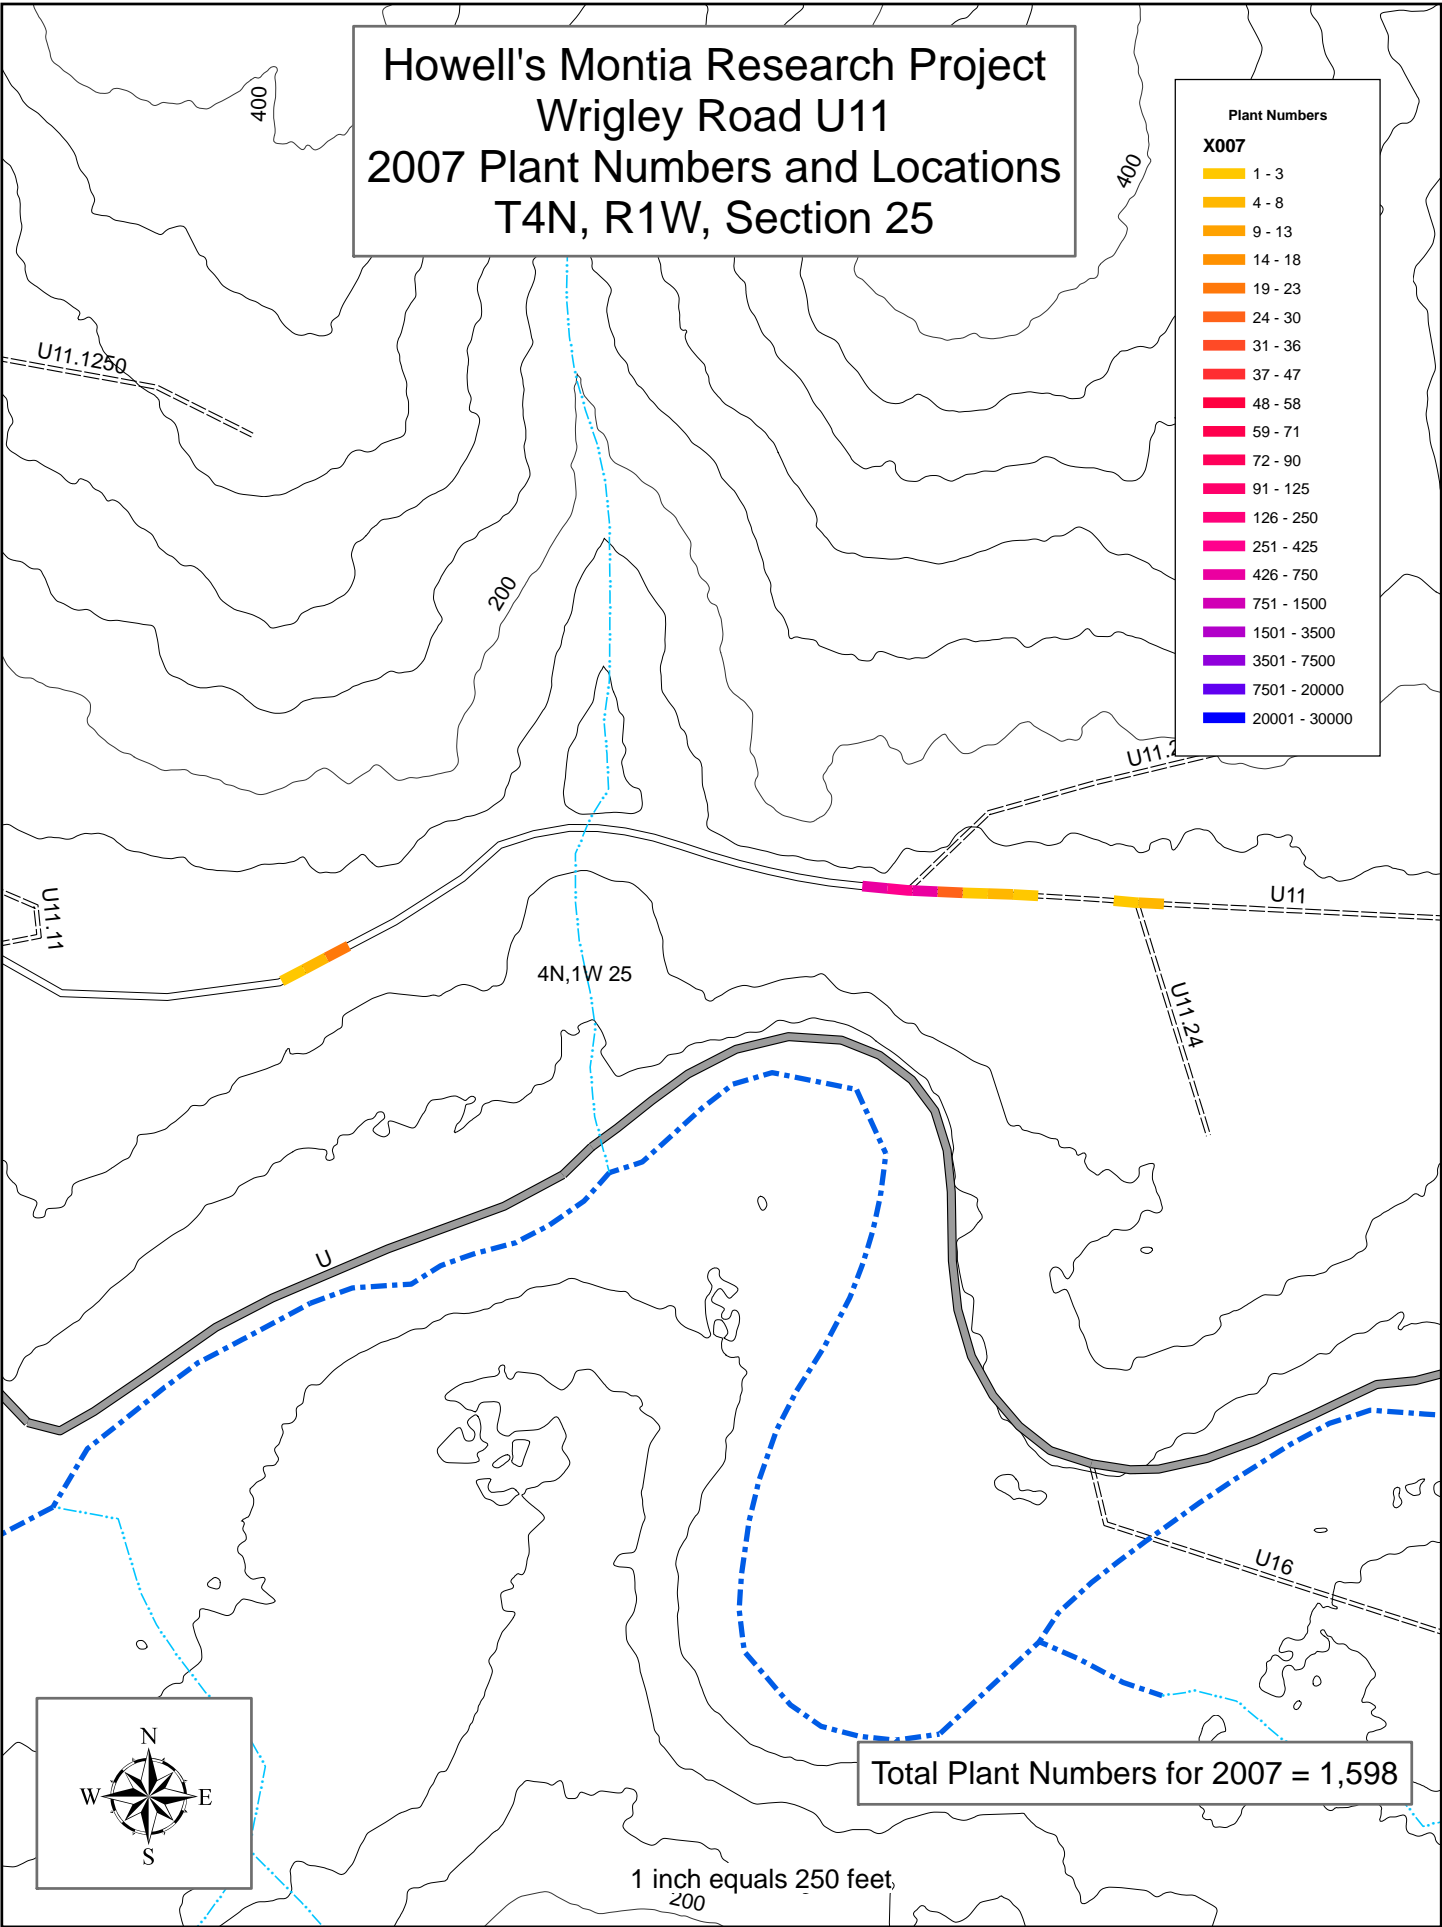

# Howell's Montia Research Project Wrigley Road U11 2007 Plant Numbers and Locations T4N, R1W, Section 25

Plant Numbers	
X007	
<span style="color: yellow;">■</span>	1 - 3
<span style="color: orange;">■</span>	4 - 8
<span style="color: red;">■</span>	9 - 13
<span style="color: orange;">■</span>	14 - 18
<span style="color: red;">■</span>	19 - 23
<span style="color: orange;">■</span>	24 - 30
<span style="color: red;">■</span>	31 - 36
<span style="color: orange;">■</span>	37 - 47
<span style="color: red;">■</span>	48 - 58
<span style="color: orange;">■</span>	59 - 71
<span style="color: red;">■</span>	72 - 90
<span style="color: orange;">■</span>	91 - 125
<span style="color: red;">■</span>	126 - 250
<span style="color: orange;">■</span>	251 - 425
<span style="color: red;">■</span>	426 - 750
<span style="color: orange;">■</span>	751 - 1500
<span style="color: red;">■</span>	1501 - 3500
<span style="color: orange;">■</span>	3501 - 7500
<span style="color: red;">■</span>	7501 - 20000
<span style="color: orange;">■</span>	20001 - 30000

Total Plant Numbers for 2007 = 1,598