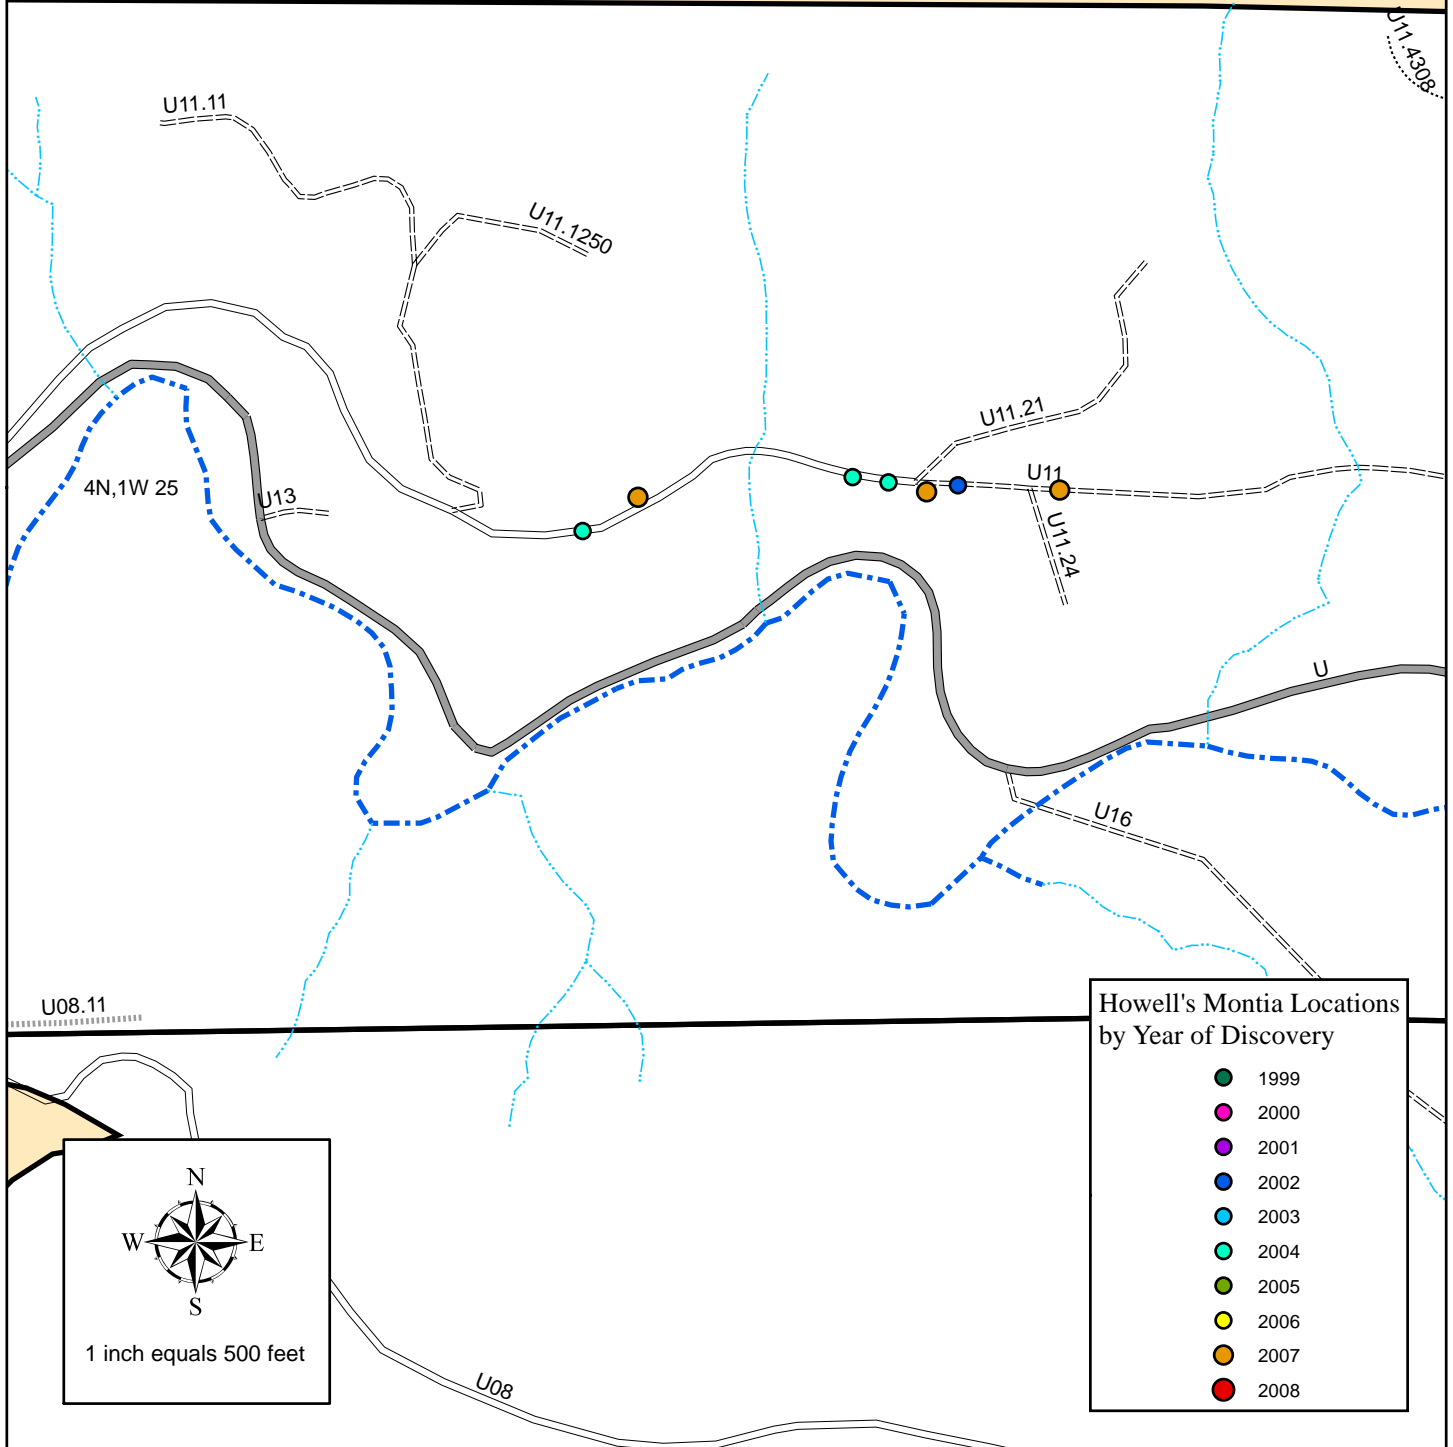

Howell's montia Research Project 2008
 Wrigley Road U11
 Occurrences 374, 563, and 564
 T4N, R1W, Section 25

- Howell's Montia Locations by Year of Discovery**
- 1999
 - 2000
 - 2001
 - 2002
 - 2003
 - 2004
 - 2005
 - 2006
 - 2007
 - 2008

1 inch equals 500 feet