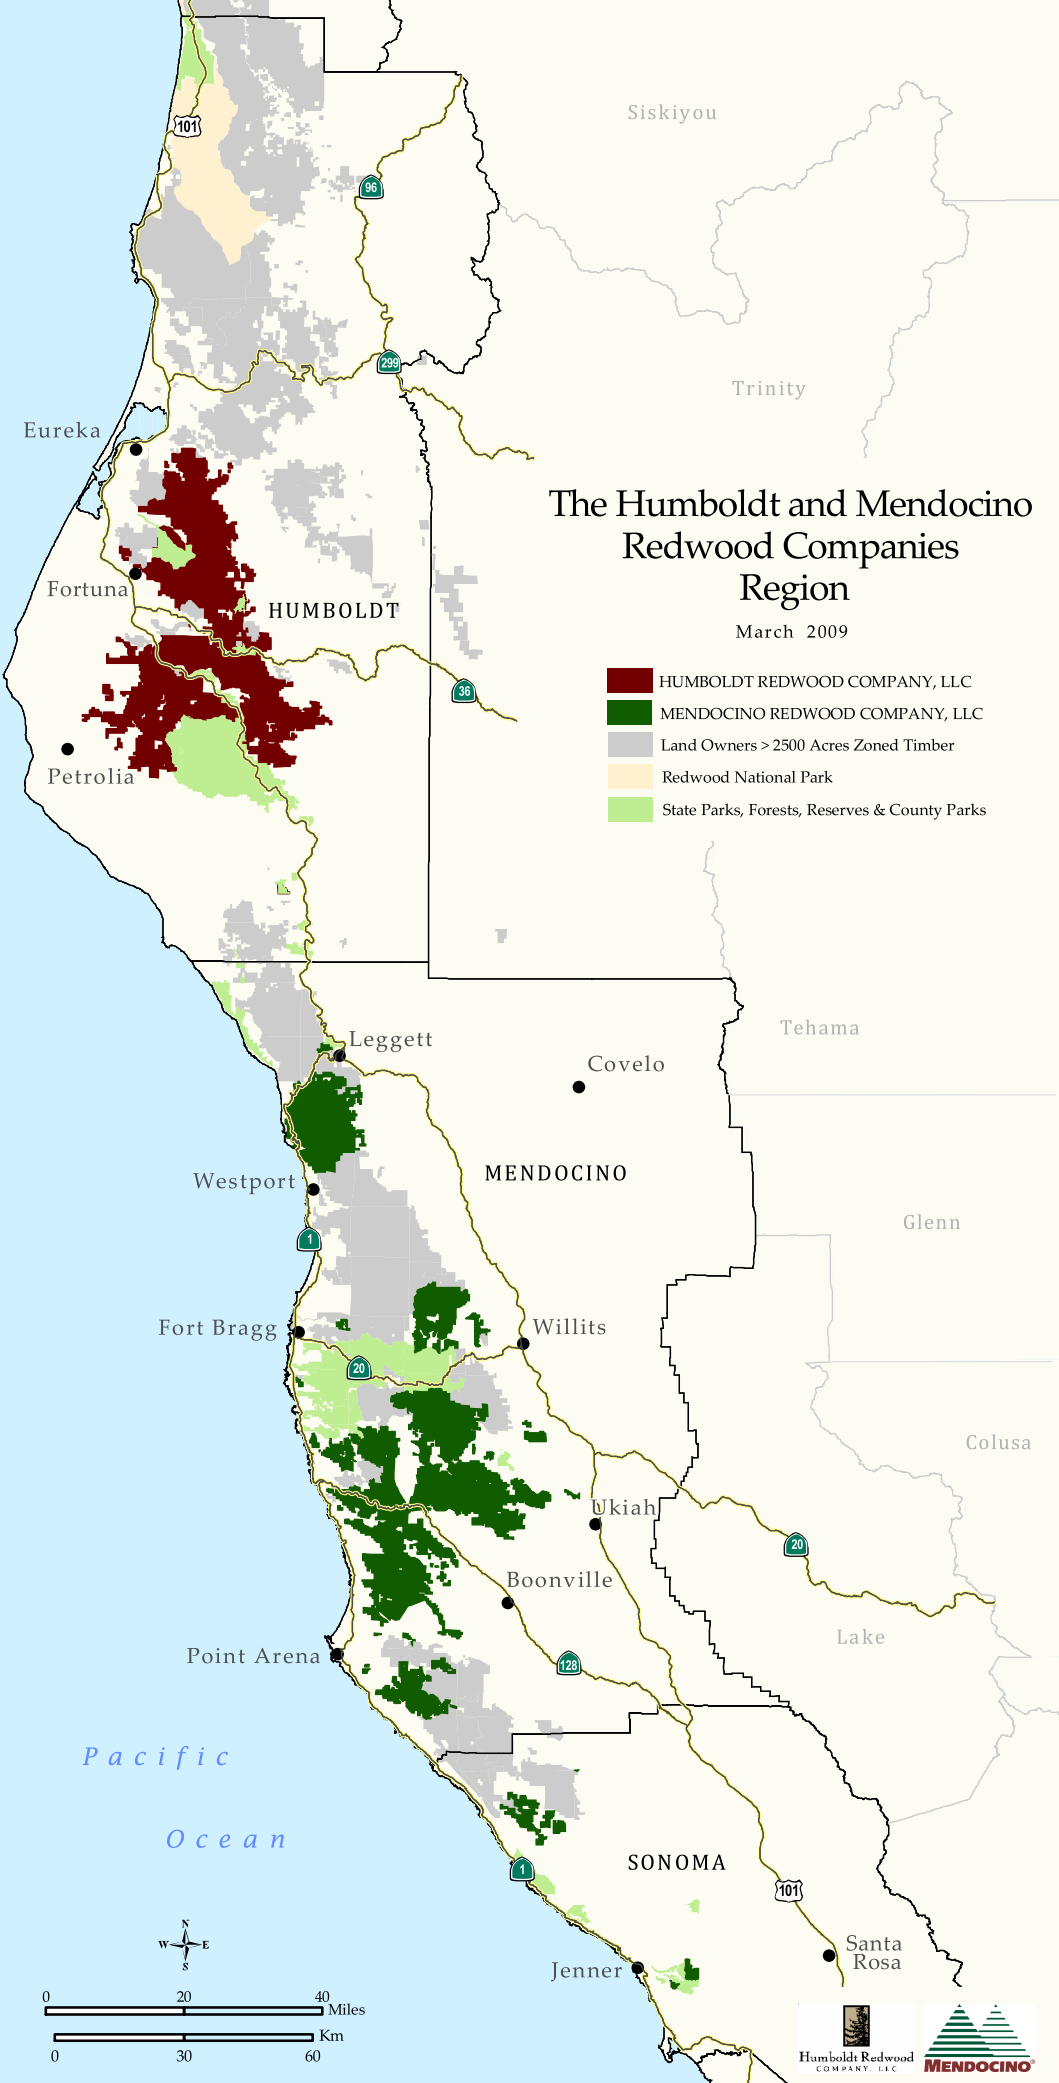

# The Humboldt and Mendocino Redwood Companies Region

March 2009

-  HUMBOLDT REDWOOD COMPANY, LLC
-  MENDOCINO REDWOOD COMPANY, LLC
-  Land Owners >2500 Acres Zoned Timber
-  Redwood National Park
-  State Parks, Forests, Reserves & County Parks

Pacific  
Ocean