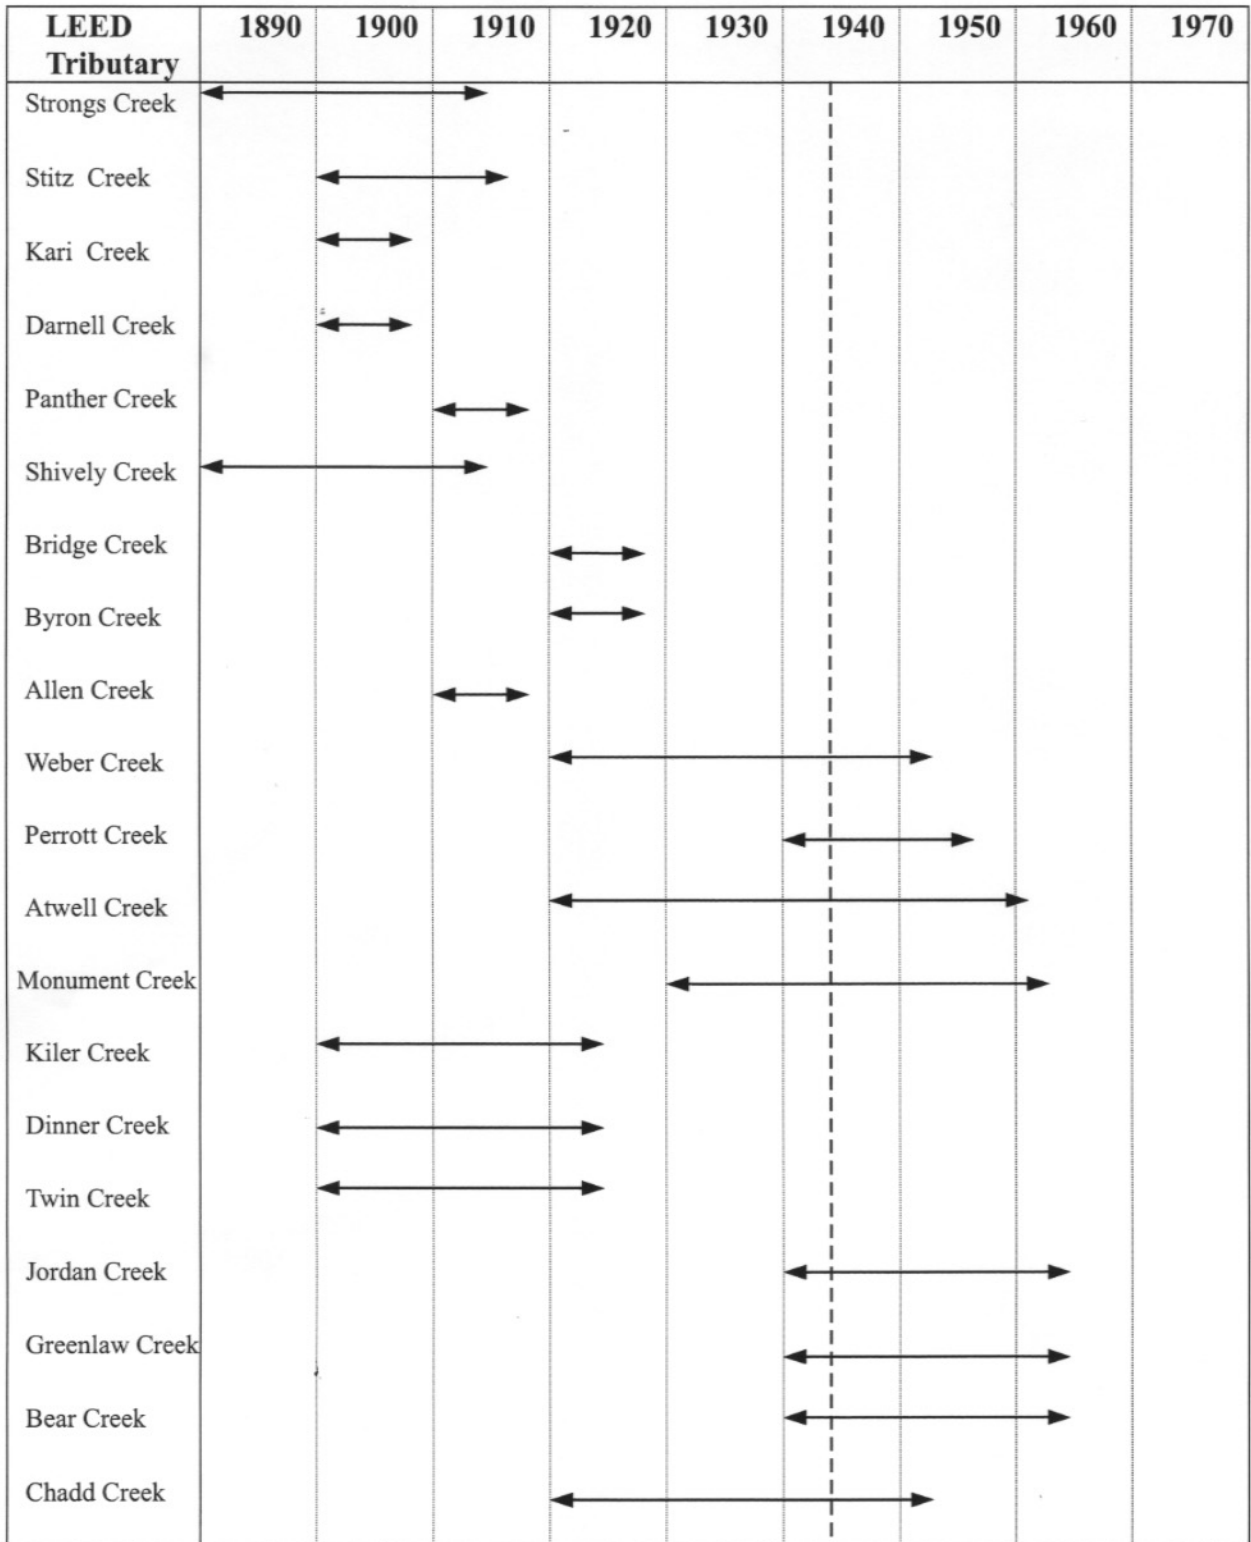

# First-Cycle Logging Operations on PALCO Ownership in the LEED

691108AB.cdr HEL

Steam donkey cable yarding/railroad hauling

Tractor yarding/truck hauling

FINAL